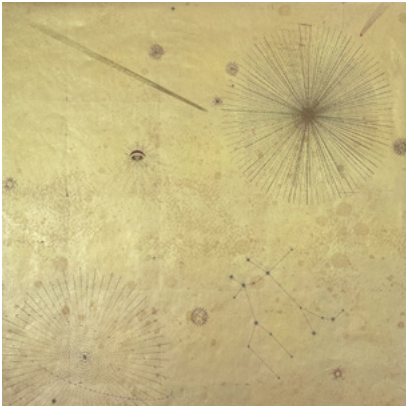

Calico

SUPERNOVA

Tear Sheet

Supernova is a journey through space and time

ASTRAL

COSMIC

INFINITY

PASSAGE

PEARL

PORTAL

STARGAZE

SUPERNAL

Supernova Passage

Suitable for residential and some commercial projects

COLOR
Passage

ITEM
7304

CONTENT
Dutch Metal Leaf

PANEL WIDTH
34" / 864 mm trimmed

PANEL HEIGHT
132" / 3353 mm standard
192" / 4877 mm extended

REPEAT
Non-repeating

STOCK
Made to order

LEAD TIME
4 weeks to print

MINIMUM
1 panel

PRICE
Available upon request