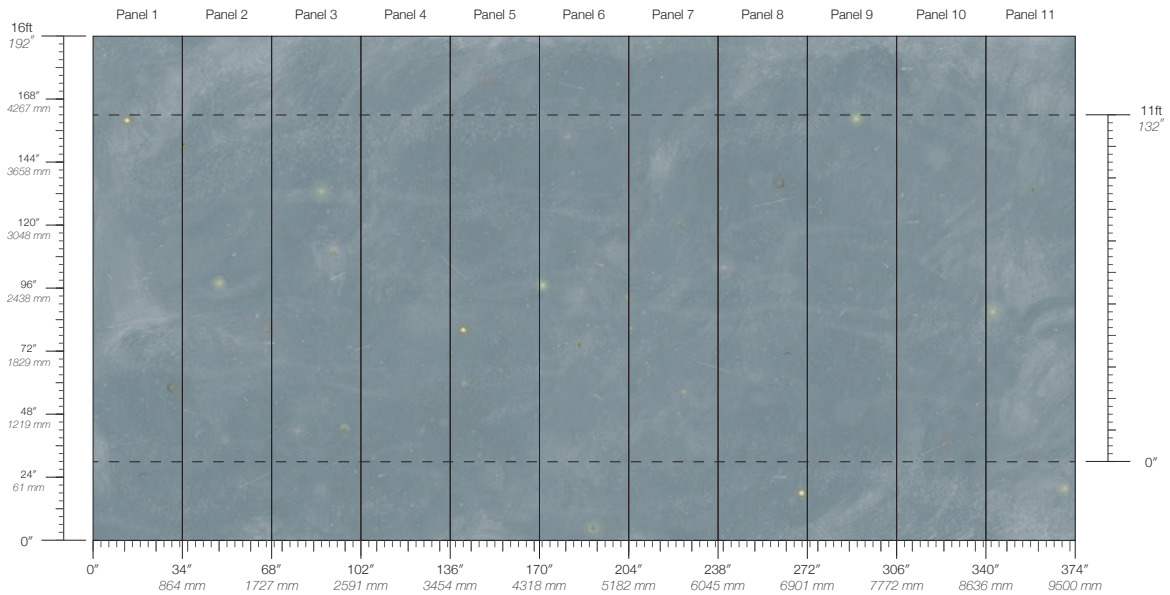

PEARL

PORTAL

STARGAZE

SUPERNAL

Supernova Passage

Suitable for residential and some commercial projects

COLOR
Passage

ITEM
7304

CONTENT
Dutch Metal Leaf

PANEL WIDTH
34" / 864 mm trimmed

PANEL HEIGHT
132" / 3353 mm standard
192" / 4877 mm extended

REPEAT
Non-repeating

STOCK
Made to order

LEAD TIME
4 weeks to print

MINIMUM
1 panel

PRICE
Available upon request